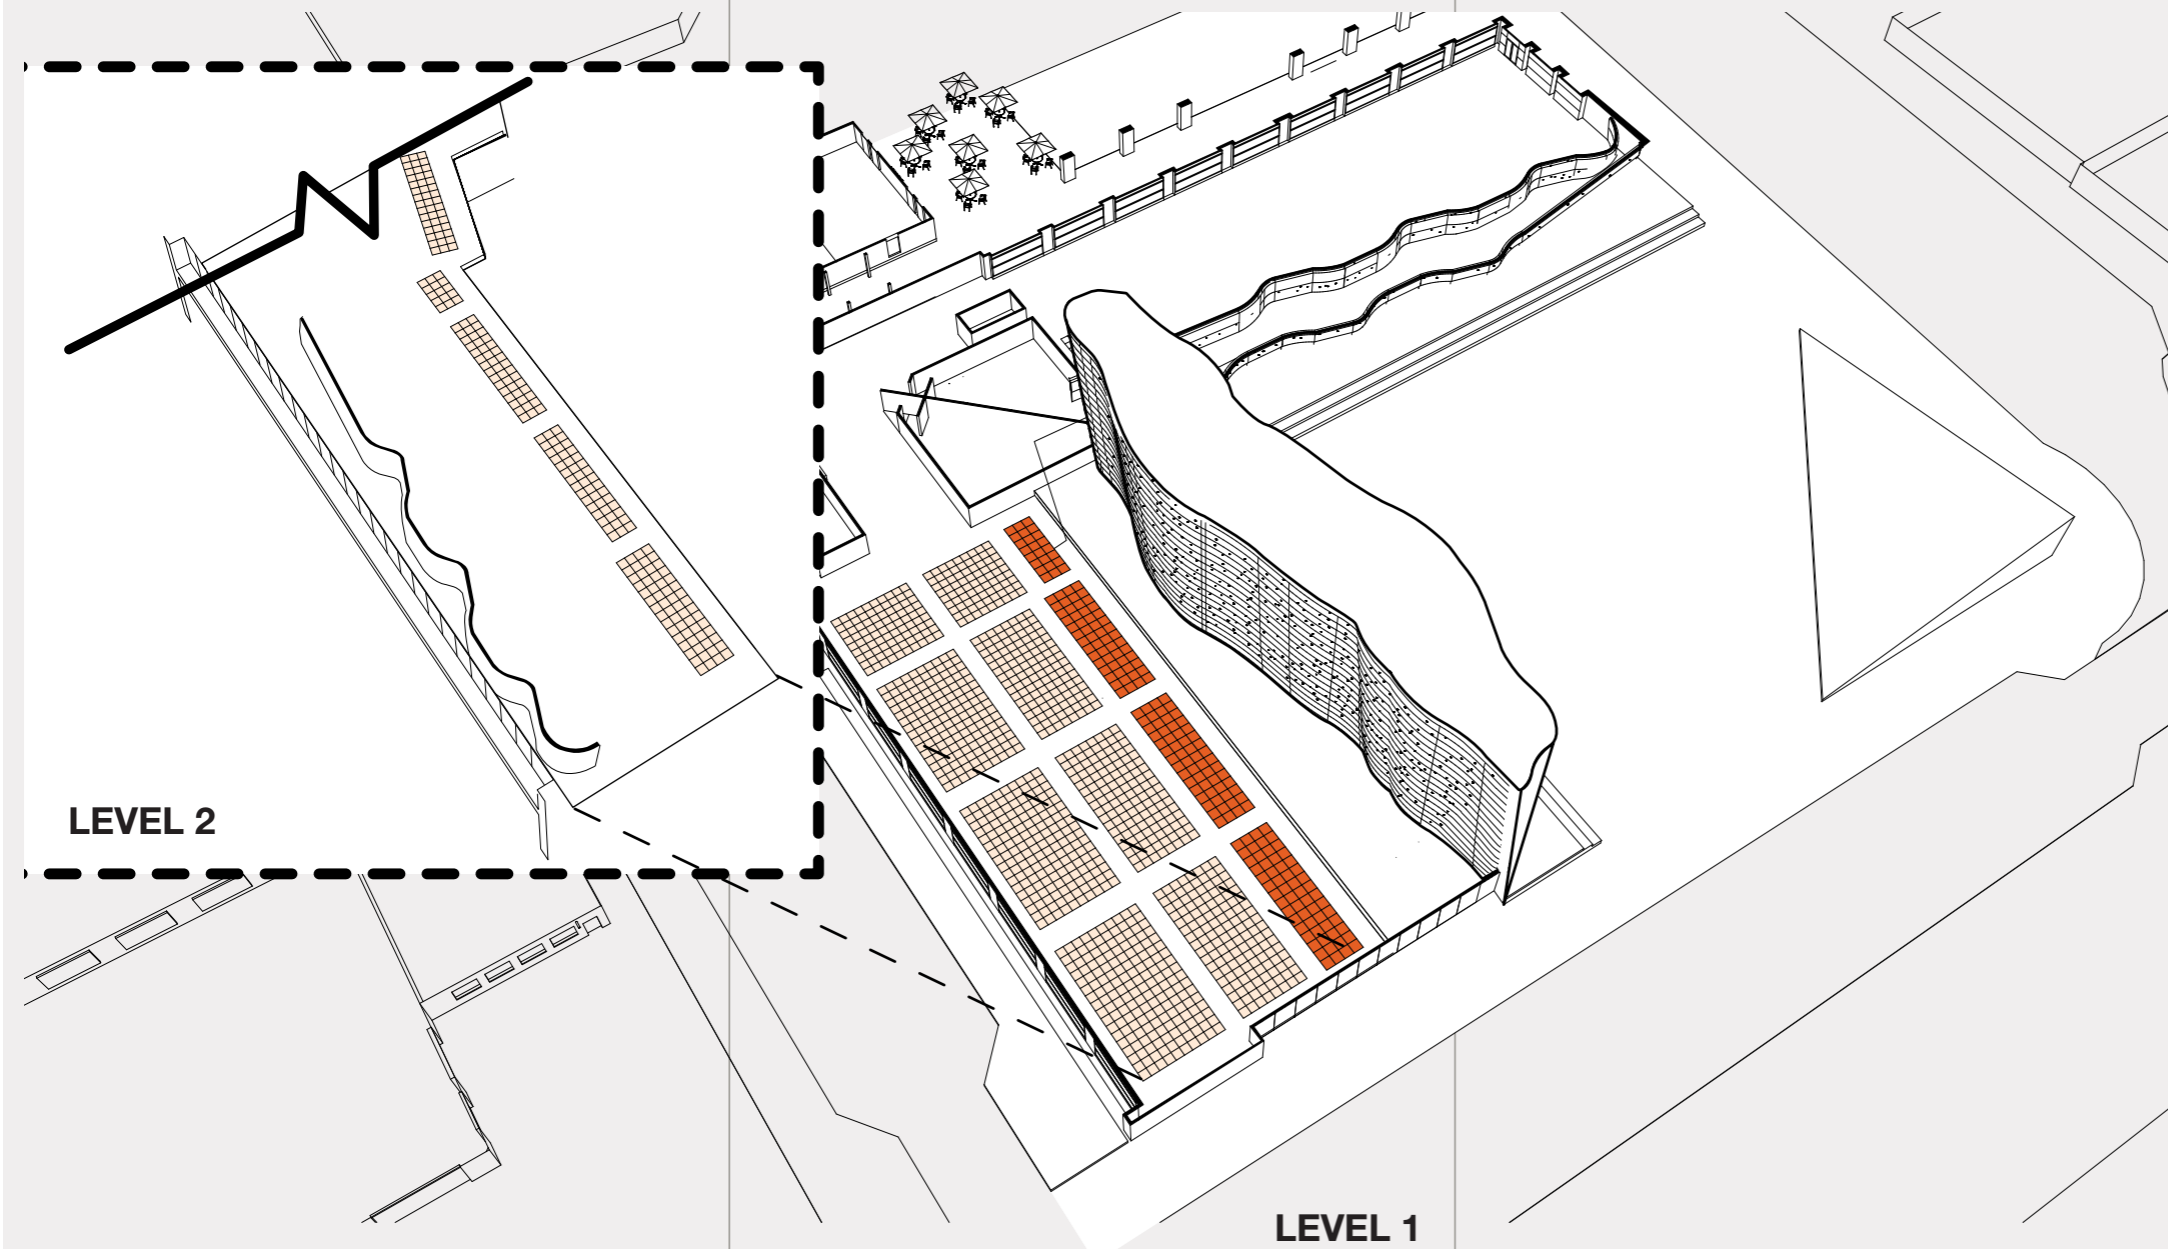

## SF STUDIES

## LEAD WALL COMPETITION

>1000 PEOPLE

STANDING SPACES (PEACH) 1281

SEATED SPACES (RED 10%) 200

LVL 1 1271 SPACES

LVL 2 210 SPACES

TOTAL NUMBER OF SPACES **1481**  
SPACES FOR SPECTATORS

## BOULDERING WALL COMPETITION

>500 PEOPLE

STANDING SPACES (PEACH) 880

SEATED SPACES (RED 10%) 100

LVL 1 980 SPACES

TOTAL NUMBER OF SPACES **980 SPACES FOR SPECTATORS**