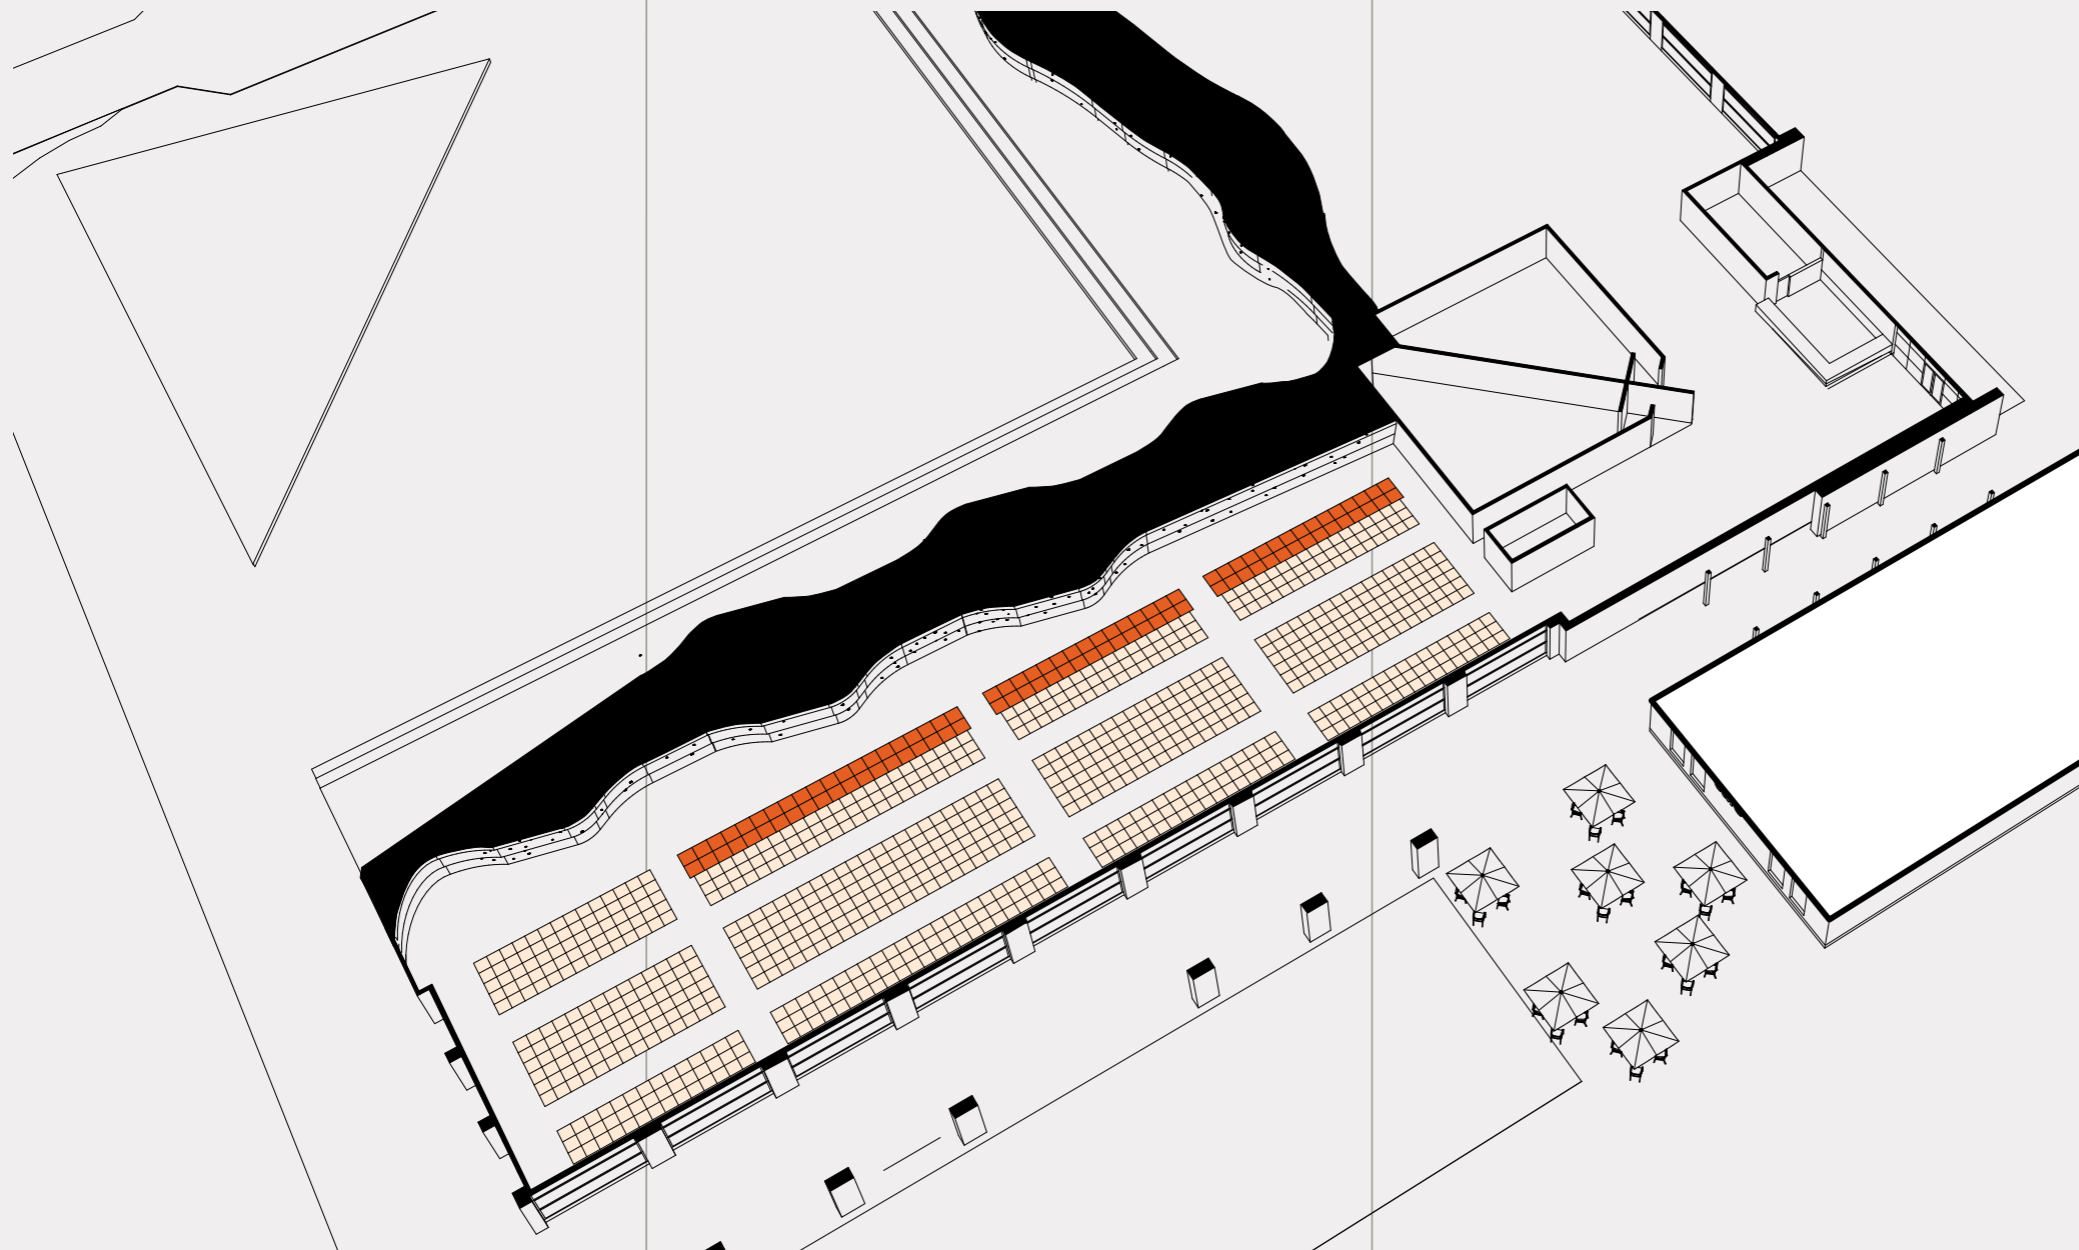

## LEAD WALL COMPETITION

>1000 PEOPLE

STANDING SPACES (PEACH) 1281

SEATED SPACES (RED 10%) 200

LVL 1 1271 SPACES

LVL 2 210 SPACES

TOTAL NUMBER OF SPACES **1481**  
SPACES FOR SPECTATORS

## BOULDERING WALL COMPETITION

>500 PEOPLE

STANDING SPACES (PEACH) 880

SEATED SPACES (RED 10%) 100

LVL 1 980 SPACES

TOTAL NUMBER OF SPACES **980 SPACES FOR SPECTATORS**